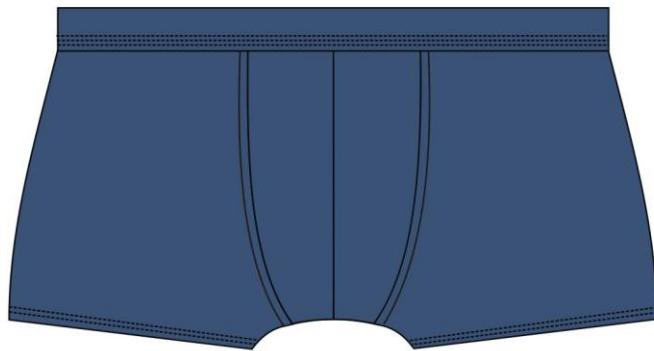

# infinity

corneille®

SIZE: S-XXL

95% nicromodal  
5% elastane (LYCRA®)

930

930/06  
navy blue

930/07  
jeans

SIZE: S-XXL