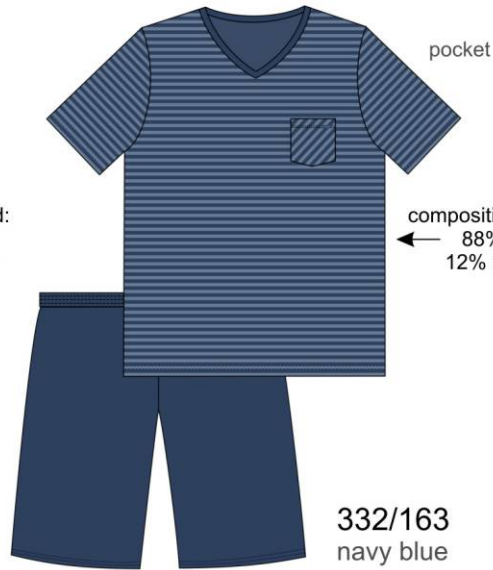

BRUCE

pocket

composition / sklad:
← 88% cotton
12% polyester

332/163
navy blue