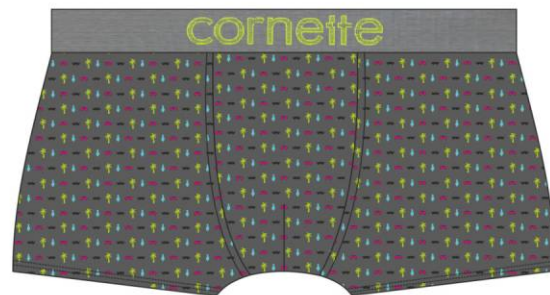

cobalt

SIZE: S-XXL

95% cotton  
5% elastane (LYCRA®)

508

508/143  
graphite/orange

508/144  
jeans

508/145  
navy blue

508/146  
graphite

508/147  
navy blue

296/01  
graphite

SIZE: S-XXL

95% cotton  
5% elastane (LYCRA®)

507/34  
jeans

507/35  
graphite

507/36  
navy blue

507/33  
black